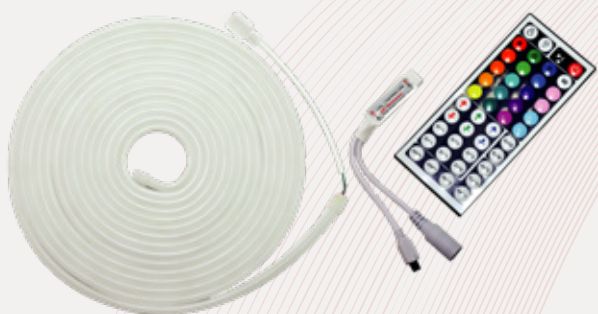

CINTA LED NEÓN FLEX 12V / 10MM ROLLO X 5MT

SIN SILICONA
RGB
CORTE 2,5 CM